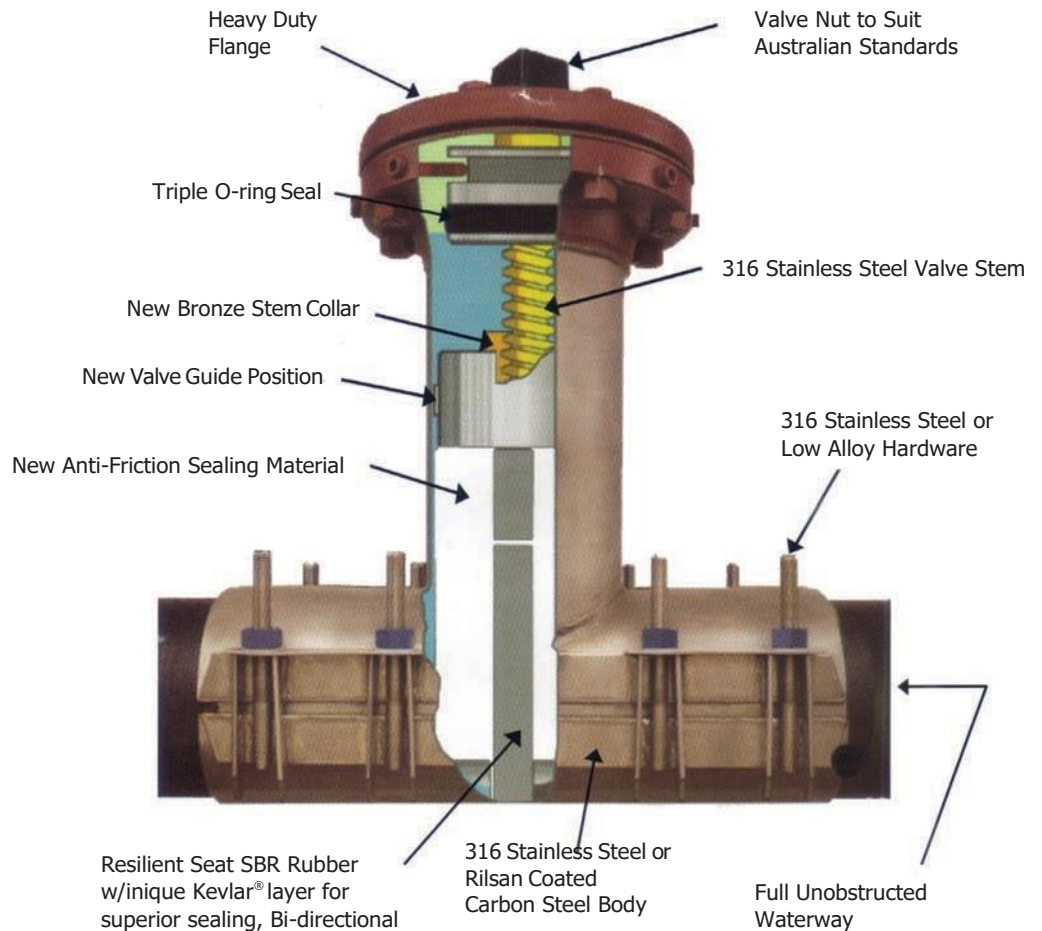

##### Sizes Available

100mm  
150mm  
200mm

225mm  
250mm  
300mm

All sizes are approximate.  
Custom sizes available on request.

#### Insta-valve<sup>®</sup> Features

- Standard Australian valve nut
- Valve body made of 316 Stainless Steel or rilsan coated mild steel
- Valve gate made of SBR rubber
- 316 Stainless Steel Valve Stem
- Heavy Duty Flange